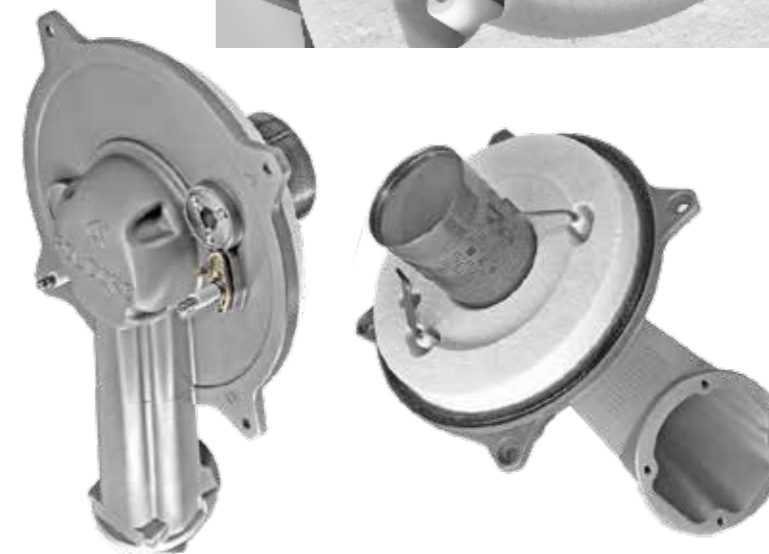

VANTAGGI

- compatto: riduce le dimensioni della caldaia
- modulare: si adatta alle diverse taglie degli scambiatori
- adatto all'assemblaggio dei più comuni ventilatori sul mercato
- applicabile ad entrambe le soluzioni ad alta modulazione pneumatica e "gas adaptive"
- collaudata tenuta stagna
- riduce tempi di sviluppo